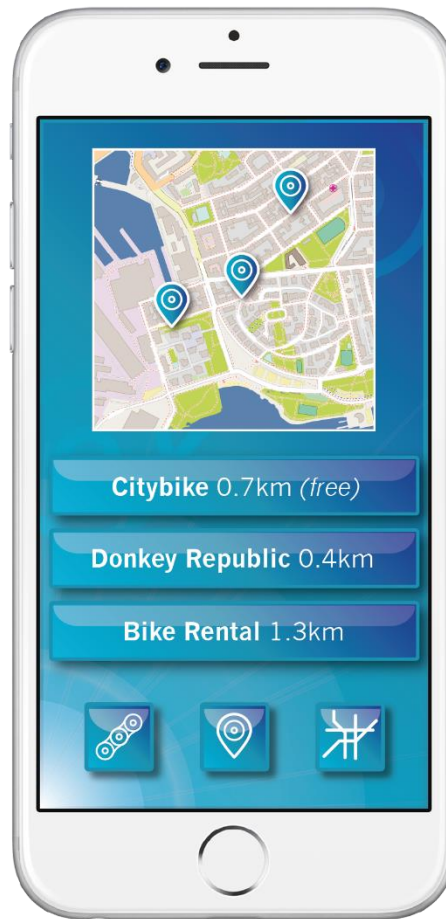

- **Cyclists** to discover and navigate their urban cycling environment and interact with their urban cycling community

- **Urban regions and Tourism Agencies** to intelligently and measurably boost both tourism related and everyday bicycle use.

The Cyclepath Platform

Connecting cycling mobility services

Cyclepath Navigation

Interface Design

The Technology Platform

The important bits