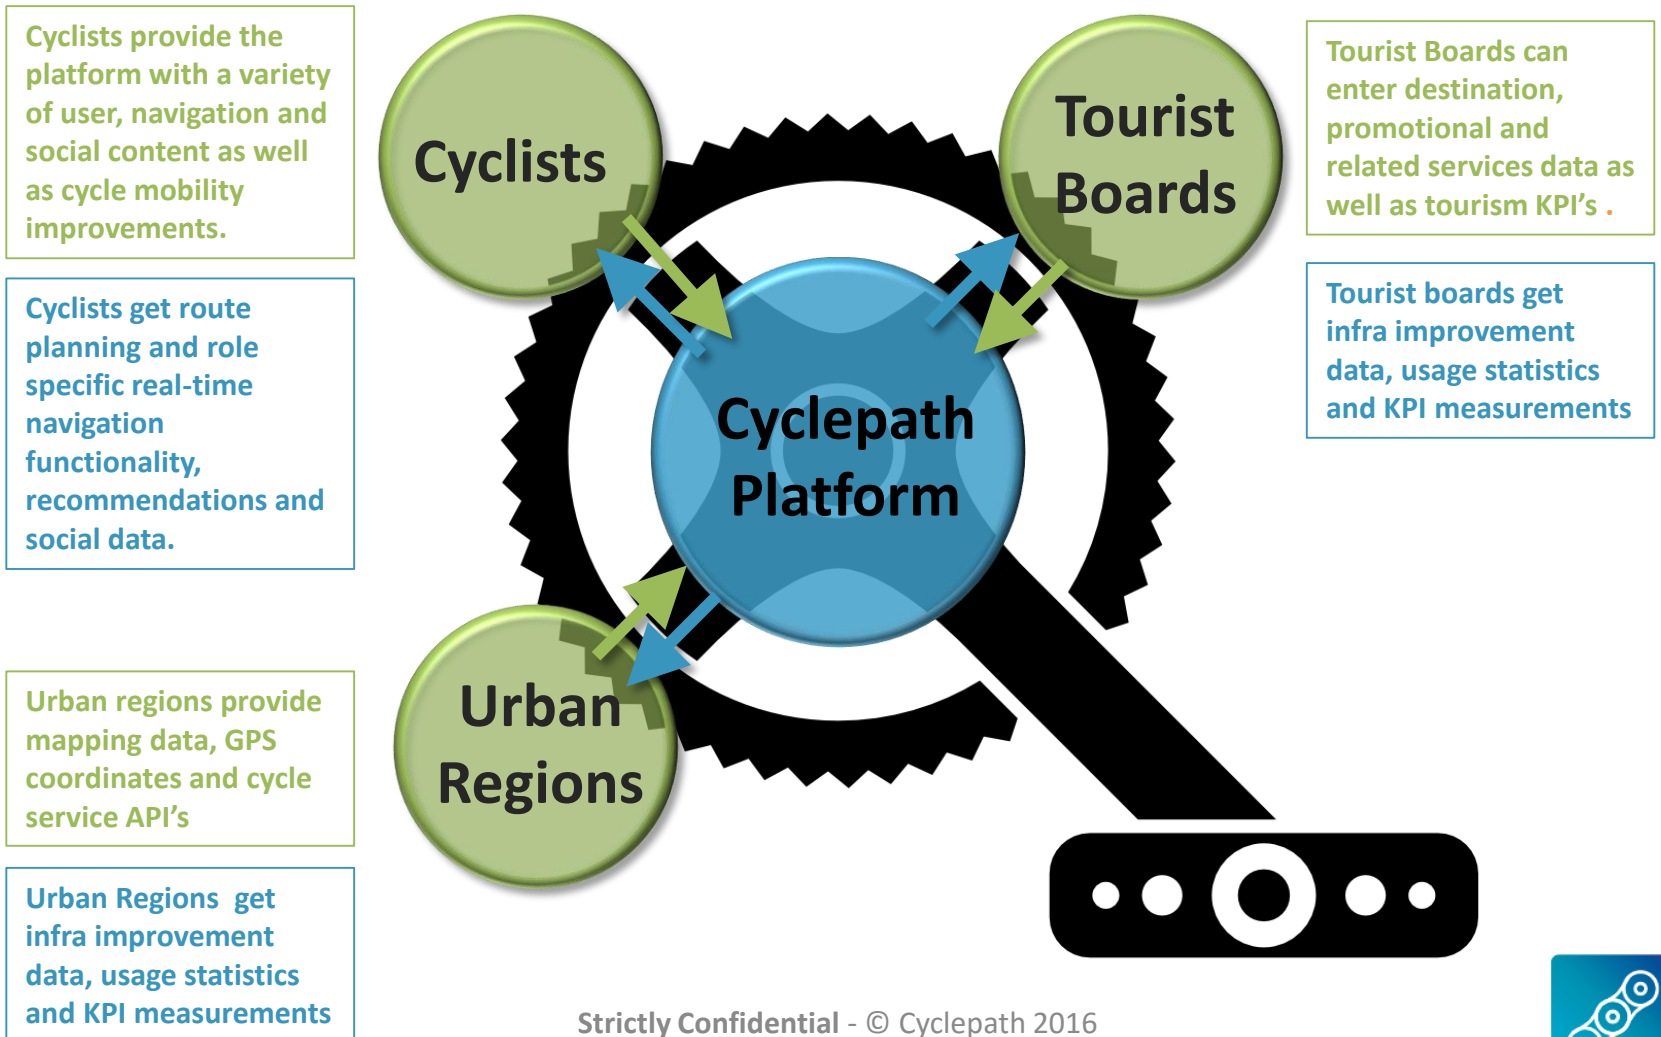

Power to the Pedal!

Our Mission and Vision

Our drive and our destination

We are passionate about **cycling** and passionate about **technology**. Cyclepath is our innovative vehicle to use technology and create an **interactive cycling-mobility platform** that allows:

- **Cyclists** to discover and navigate their urban cycling environment and interact with their urban cycling community

- **Urban regions and Tourism Agencies** to intelligently and measurably boost both tourism related and everyday bicycle use.

The Cyclepath Platform

Connecting cycling mobility services

Cyclepath Navigation

Interface Design

The Technology Platform

The important bits