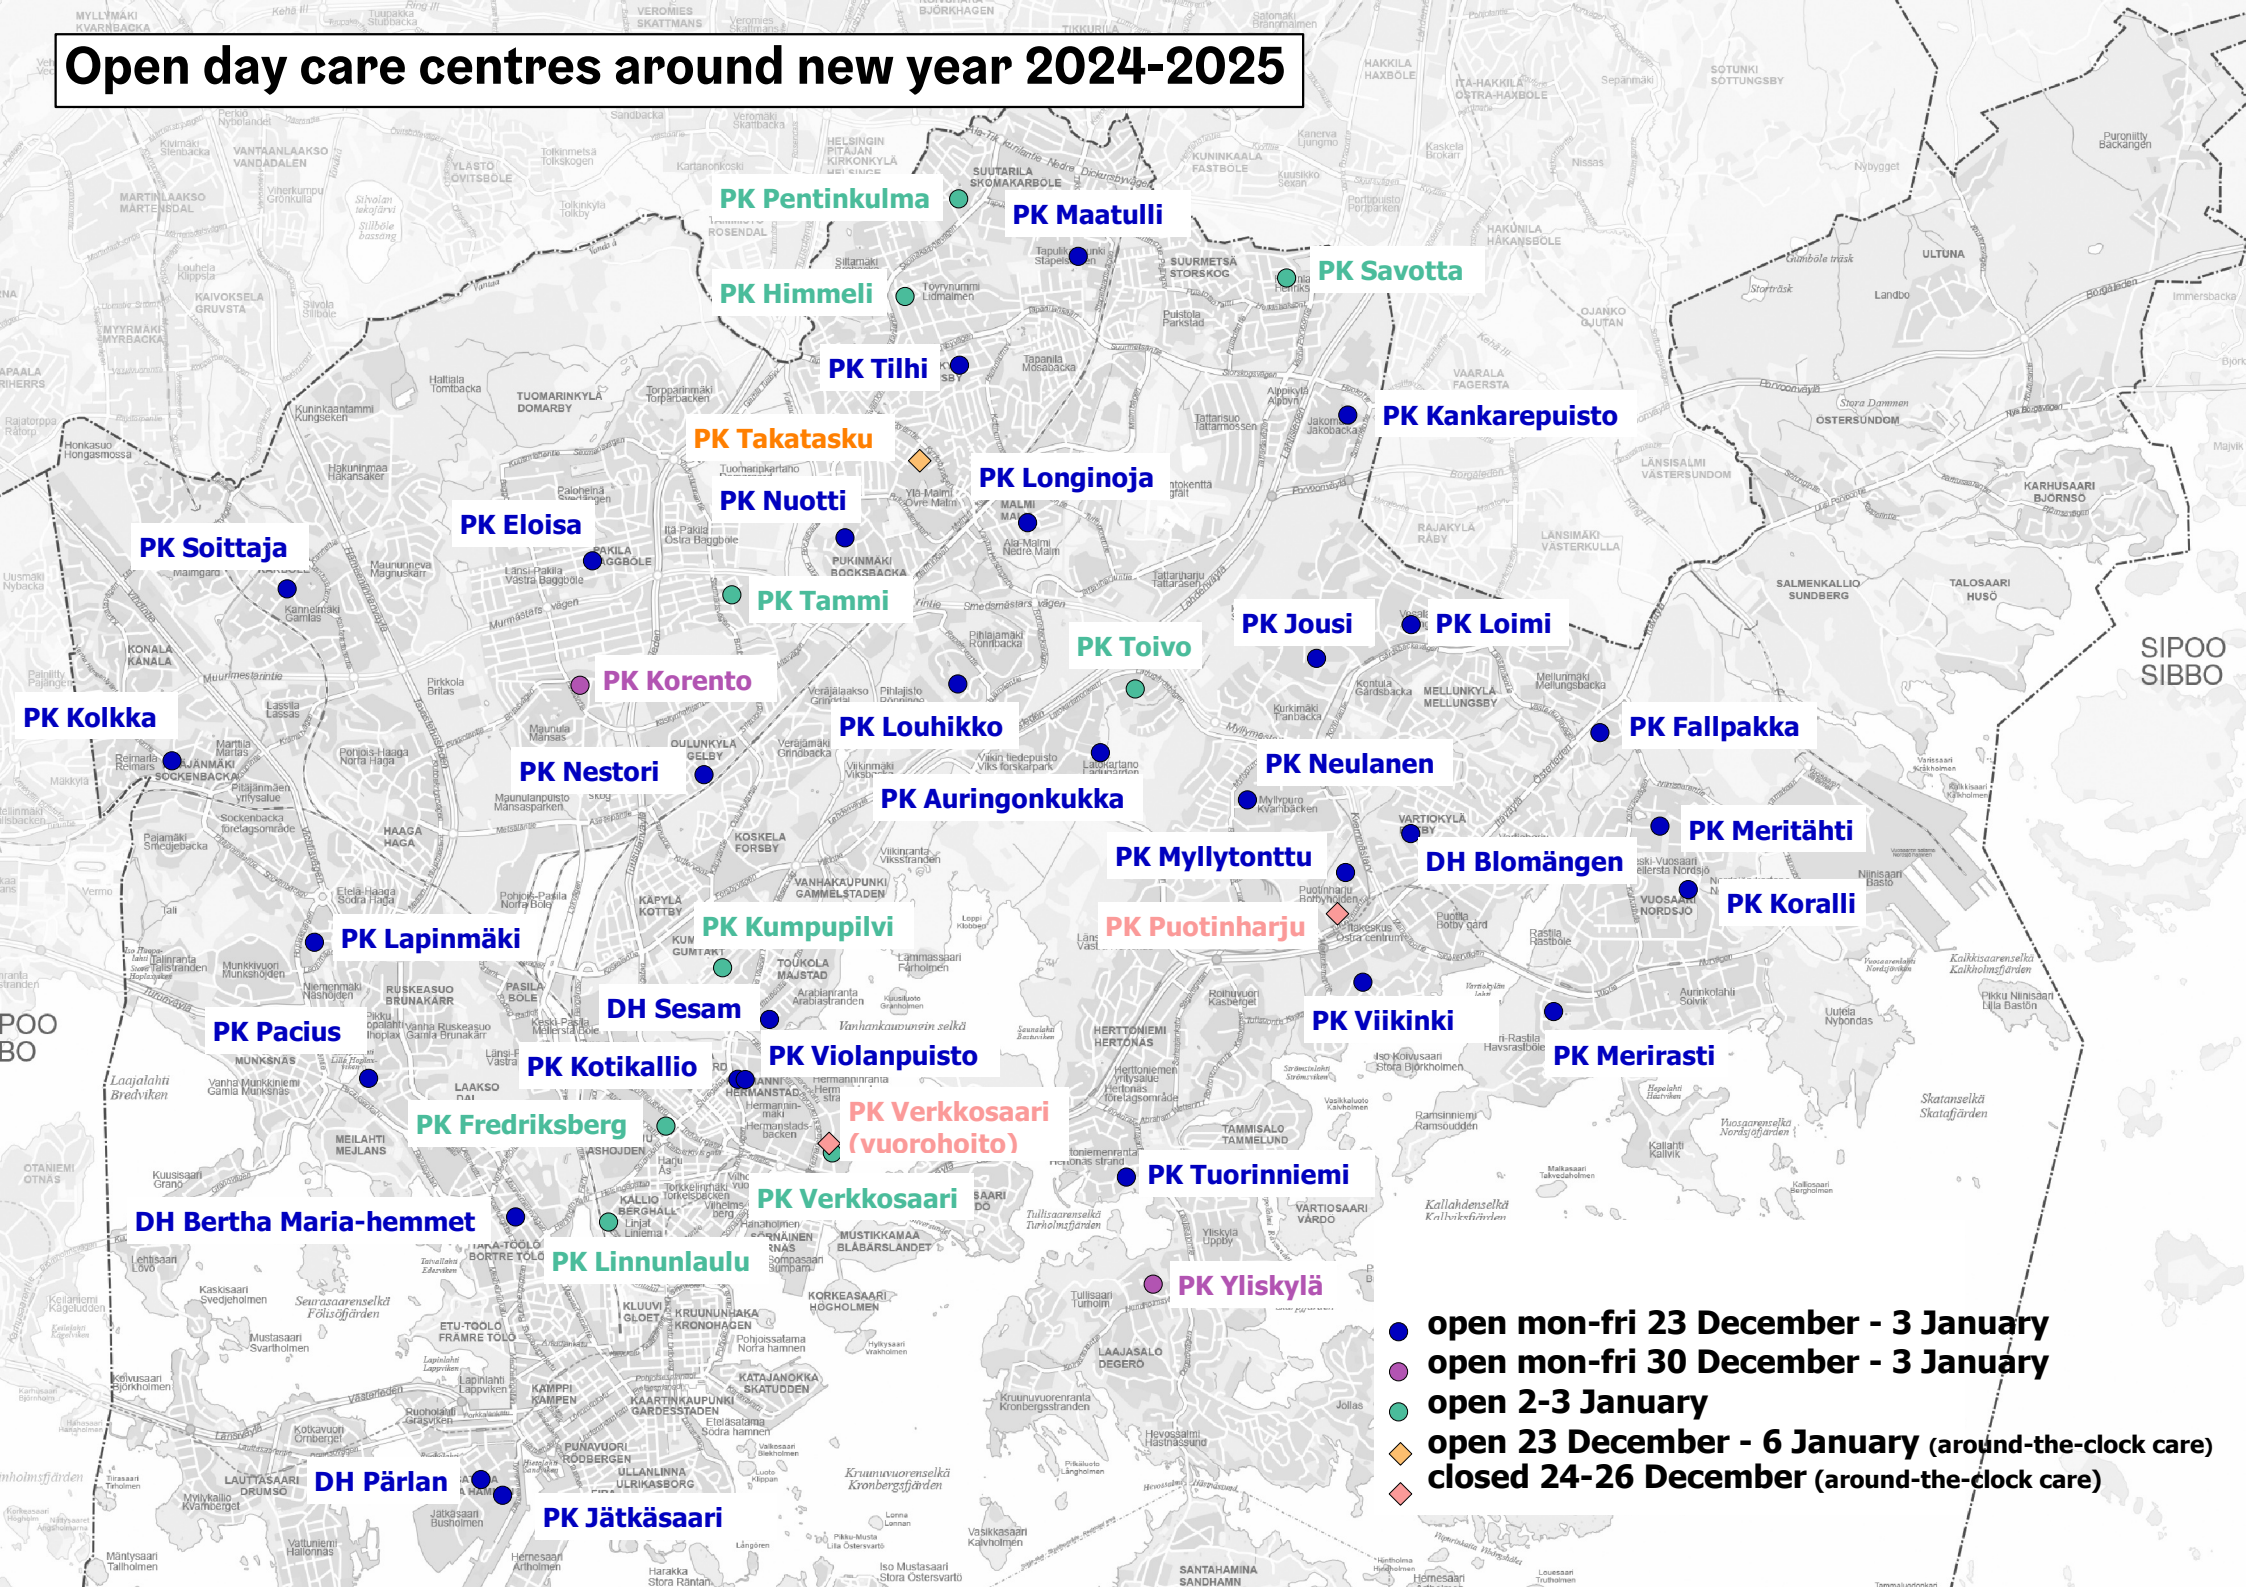

Open day care centres around new year 2024-2025

- open mon-fri 23 December - 3 January
- open mon-fri 30 December - 3 January
- open 2-3 January
- ◆ open 23 December - 6 January (around-the-clock care)
- ◆ closed 24-26 December (around-the-clock care)